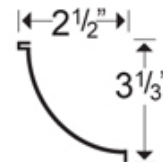

Shipping Weight: 2lbs

Girder is perfect for finishing edges. This a repeat pattern.

Egg & Dart Small

Unit Price: \$8.10

Size: 2 5/8" Deep x 2" Projection x 48" Long

Shipping Weight: 2lbs

Our Egg & Dart small cornice will blend your new ceiling and walls together nicely and add the final touch of class. This a repeat pattern.