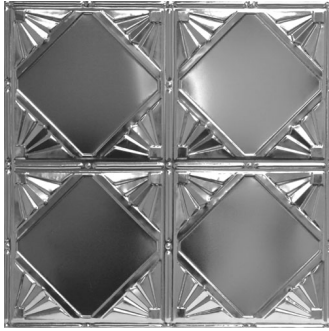

This is a 6" repeat pattern.

Deco

12" Ceiling Pattern

Unit Price: \$8.25

Size: 2'x2'

Shipping Weight: 2lbs

Deco will give your design project a feeling of the roaring Twenties.

This is a 12" repeat pattern.