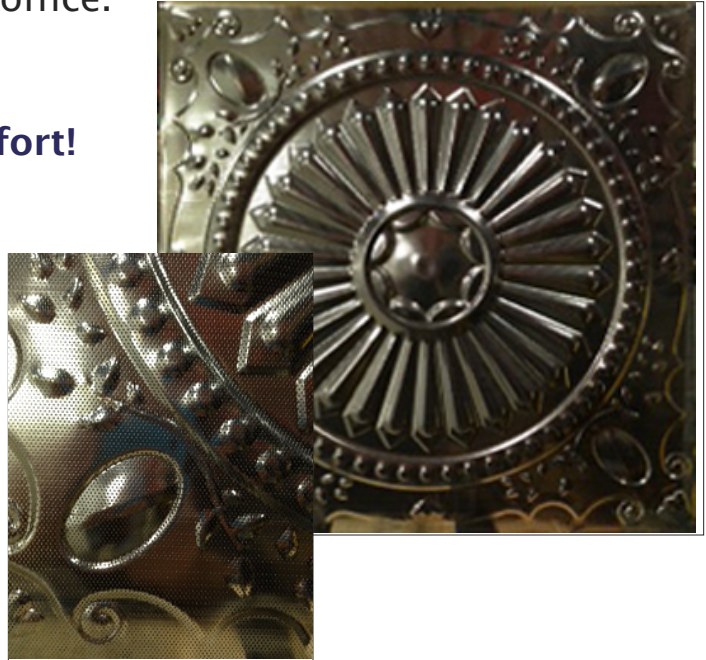

Perforated Acoustical Ceiling Tiles for both Lay-in and Nailup Tiles

Now all Tin Ceiling Xpress ceiling tiles are available with WhisperTech® acoustic dampening technology, providing the best in noise reduction for your home and office.

Get the Best of Both, Style & Comfort!

It's hard to believe a tin ceiling tile can have sound dampening abilities, but now our entire line can be purchased with acoustic dampening technology.

Apply our Micro-perforated Tin Ceiling Tiles with padding & reduce room noise up to 85%!

- Available in all Tin Ceiling Patterns & Finishes
- Fits both Nail up & Lay-in Applications
- Micro-perforated Tin Ceiling Tiles are Class A - One Hour fire rating

Specifications:

TYP Hole Size: 0.028" (0.7mm)

Distance: 0.207" on straight centers

NRC: 0.25 tile only, 0.85 tile backed with Acoustical Pad

Tolerance: +/- 1/64 on length & width