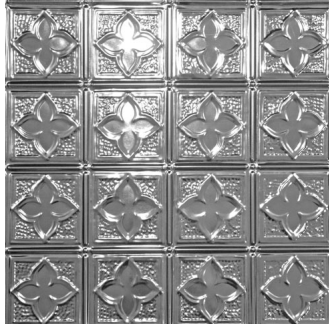

Clover

6" Ceiling Pattern

Unit Price: $8.25

Size: 2' x 2'

Shipping Weight: 2lbs

Clover is one of our new patterns. It will give a natural feel to any design project.

This a 6" repeat pattern.