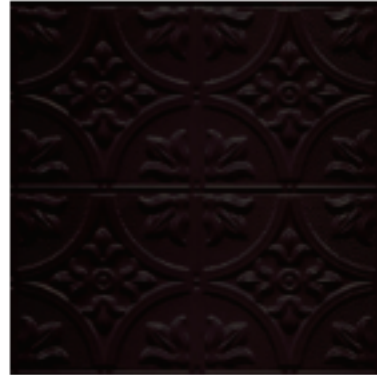

Powder Coated*

Powder coating is the process of coating the tiles with a powder that is applied using electrostatic or compressed air. The tiles are then passed through an oven where the finish is "Baked On". This produces a smooth durable finish that is extremely resistant to scratches, cracking, peeling or rust. It is one of the most durable painting methods available.

Black