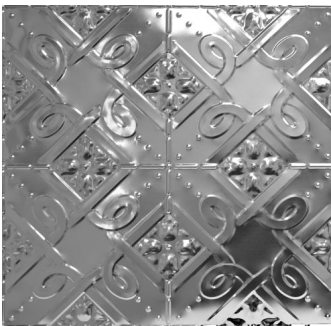

Soho

12" Ceiling Pattern

Unit Price: $8.25

Size: 2' x 2' Shipping Weight: 2lbs

Our Soho pattern has a fluid urban styling of curves blended with organic space. The geometric diamond and loops encompassing a floral motif will give any room new styling with classic beauty in one pattern.

The is a 12" repeat pattern.