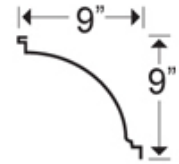

Maple Leaf

Unit Price: $10.25

Size: 7 1/4" Deep x 4" Projection x 48" Long

Shipping Weight: 2lbs

Our Maple Leaf cornice will add a touch of flare to your new interior. This is a repeat pattern.