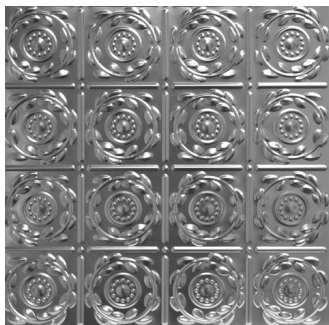

Small Floral

6" Ceiling Pattern

Unit Price: \$8.25

Size: 2' x 2'

Shipping Weight: 2lbs

Our Small Floral pattern combines a beautiful balance of nature and symmetry.

This is a 6" repeat pattern.

Laurel