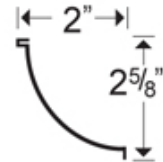

Girder

Unit Price: $7.35

Size: 1 1/2" Deep x 1 1/2" Projection x 48" Long

Shipping Weight: 2lbs

Girder is perfect for finishing edges. This a repeat pattern.