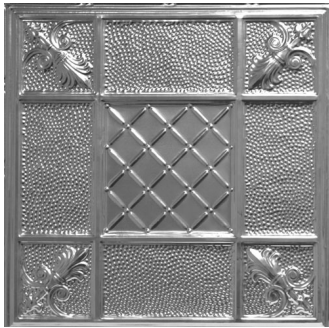

This is a 24" repeat pattern.

Sunburst

24" Ceiling Pattern

Unit Price: \$8.25

Size: 2'x2'

Shipping Weight: 2lbs

Our Sunburst design will light up any room with flair and taste.

This is a 24" repeat pattern.