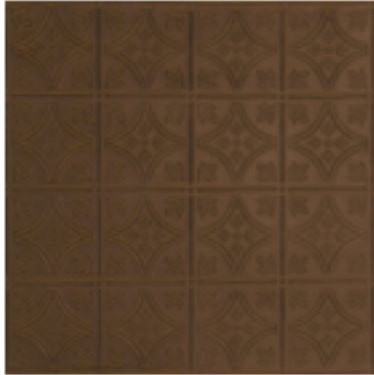

Vintage Hand Painted Antiques

TCX employs master craftsmen with over 40 years experience in the hand painting/custom finishing field. They have created an exclusive line of Vintage colors in both solid and antique versions. These are the highest quality hand painted finishes available on the market today.

Antique Brass