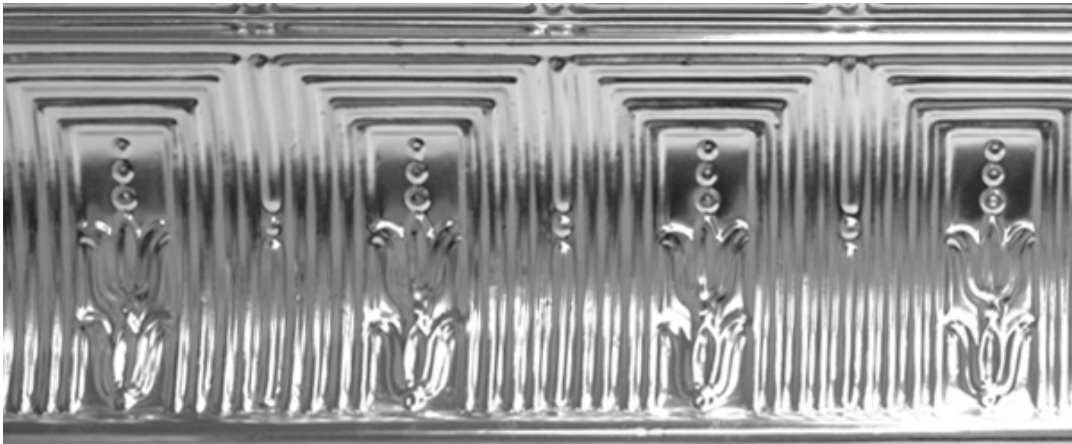

Architectural

Unit Price: $18.25

Size: 13 1/4" Deep x 9 1/2" Projection x 48" Long

Shipping Weight: 2lbs

This is a repeat pattern

One of the all-time classic design, a beautiful floral and geometric combination.