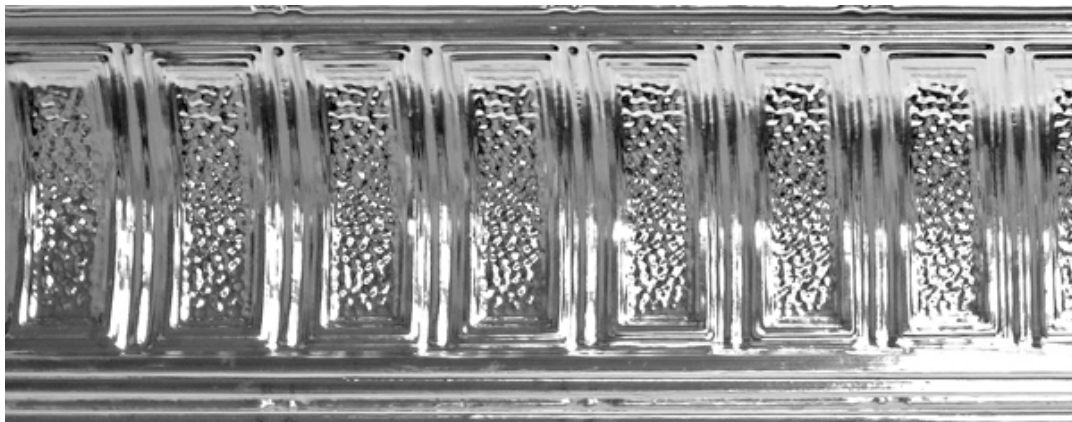

Magnolia

Unit Price: \$12.25

Size: 9" Deep x 6 1/4" Projection x 48" Long

Shipping Weight: 2lbs

This is a repeat pattern

Our Magnolia cornice will add the final details to any ceiling project.

Gothic

Unit Price: \$12.25