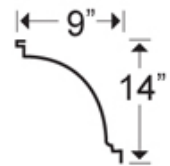

Buckingham

Unit Price: $18.25

Size: 13 1/2" Deep x 13 1/2" Projection x 48" Long

Shipping Weight: 2lbs

This is a repeat pattern

Traditional and regal, this classic authentic cornice design makes for a breathtaking installation.