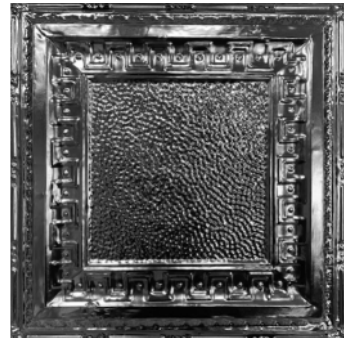

Greek Coffe *24" Ceiling Pattern*

Unit Price: $9.95

Size: 2' x 2'

Shipping Weight: 2lbs

The coffered style of Greek Coffe tin ceiling tiles are dramatic and powerful.

This is a 24" repeat pattern.