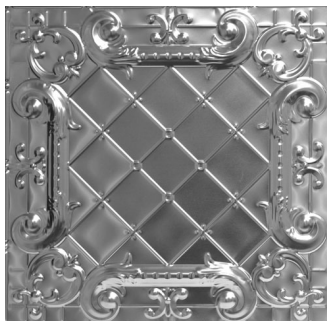

Regal

24" Ceiling Pattern

Unit Price: $8.25

Size: 2' x 2'

Shipping Weight: 2lbs

Our Regal design combines traditional and classic design elements that will bring a timeless sense of sophistication and class to any interior.

This is a 24" repeat pattern.