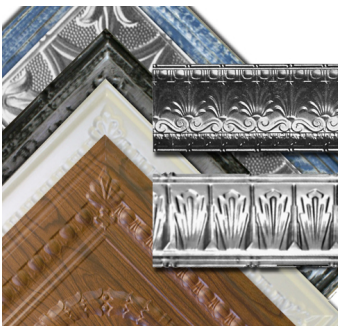

Package 4 (5 Tiles, Cornices or Finishes)

Unit Price: $15.00

This is a great way to help you make up your mind as to which finish will work best for your interior design project.

This package includes a combination of 5 tiles, cornices and finish cut to 12" pieces.