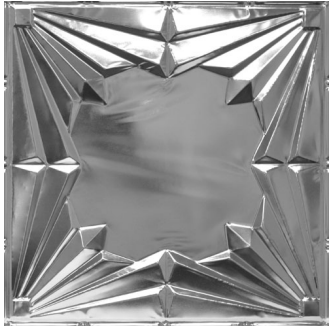

Sunburst

24" Ceiling Pattern

Unit Price: $8.25

Size: 2'x2'

Shipping Weight: 2lbs

Our Sunburst design will light up any room with flair and taste.

This is a 24" repeat pattern.