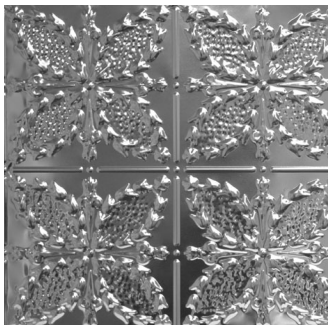

Butterfly

12" Ceiling Pattern

Unit Price: $8.25

Size: 2' x2'

Shipping Weight: 2lbs

Our Butterfly pattern is an idealized nature pattern that will bring a breath of fresh air to your homes interior.

This is a 6" repeat pattern.