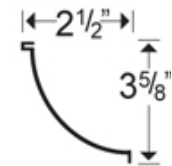

Satfire

Unit Price: $8.50

Size: 3 1/2" Deep 3" Projection x 48" Long

Shipping Weight: 2lbs

Satfire's cornice design is both pleasing and captivating in its geometric and angular styling. This is a repeat pattern.