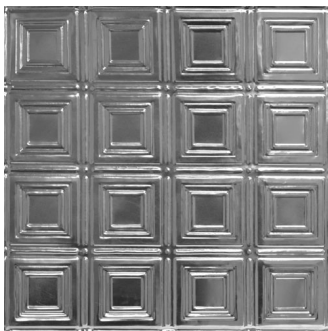

Square-6

6" Ceiling Pattern

Unit Price: $8.25

Size: 2' x 2'

Shipping Weight: 2lbs

Square-6 is one of our more popular sellers. It will give your room a quiet elegance that captivates your attention.

This a 6" repeat pattern.