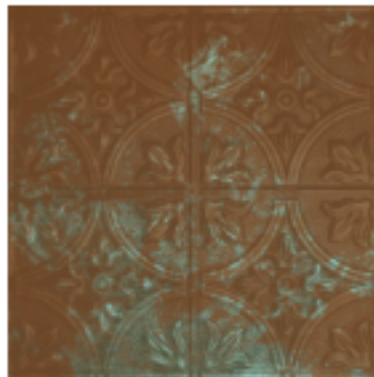

Antique Copper
Patina