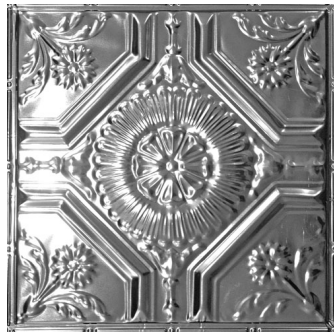

Larkspur

24" Ceiling Pattern

Unit Price: $8.25

Size: 2' x 2'

Shipping Weight: 2lbs

Larkspur's design invites the rhythms of nature into any room. With natural patterns in each corner opening up towards the center, attention is drawn to a vivacious flower caught in the middle of its bursting seasonal bloom. This is a 24" repeat pattern.