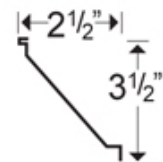

Egg & Dart Medium

Unit Price: $8.50

Size: 3 1/3" Deep x 2 1/2" Projection x 48" Long

Shipping Weight: 2lbs

Our medium size Egg & Dart cornice may be just what you need to finish off your project. This a repeat pattern.