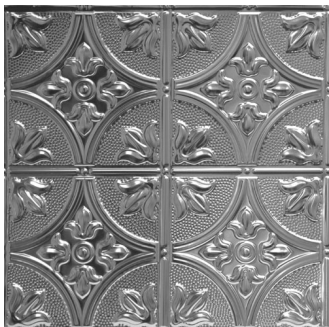

12" Ceiling Pattern

Unit Price: \$8.25

Size: 2' x 2'

Shipping Weight: 2lbs

Dumont is one of our new patterns. Playful yet a sophisticated design that will add life to any project you are working on.

This a 12" repeat pattern.