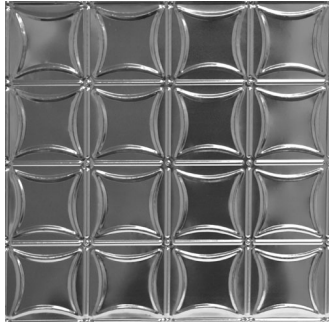

Pebble (filler)

3" Ceiling Pattern

Unit Price: \$8.25

Size: 2' x 2' Shipping Weight: 2lbs

Great on its own, Pebble is primarily used in conjunction with another tile to form a boarder around a perimeter of the room. Pebble will act as a "Frame" around your main design and is perfect for irregular shaped surfaces.

This is a randomized design.

Ribbon

3" Ceiling Pattern

Unit Price: \$8.25

Size: 2' x 2'

Shipping Weight: 2lbs

Ribbon is a beautiful pattern that was very popular with store front owners at the turn of the century. Walk along the streets of downtown New York City and you will see the original tiles still in place.

This is a 3" repeat pattern.

Barbury Coast

6" Ceiling Pattern

Unit Price: \$\$8.25

Size: 2'x2'

Shipping Weight: 2lbs

Barbury Coast is refined yet playful and will add character to any interior design project you have.

This is a 6" repeat pattern.

Beignet (Little Pillow)

6" Ceiling Pattern

Unit Price: \$8.25

Size: 2' x 2'

Shipping Weight: 2lbs

Beignet (Little Pillow) is a new pattern that will bring a sense of style to any room in the house.