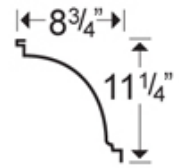

Jasmine

Unit Price: $15.55

Size: 11 1/4" Deep x 8 3/4" Projection x 48" Long

Shipping Weight: 2lbs

This is a repeat pattern

Our Jasmine cornice adds the final details to your new design project.