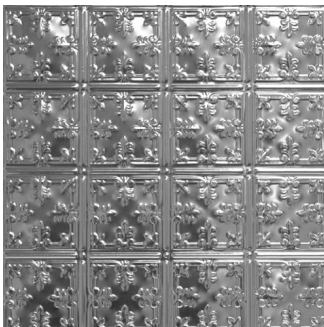

Barbury Coast

6" Ceiling Pattern

Unit Price: $$8.25

Size: 2'x2'

Shipping Weight: 2lbs

Barbury Coast is refined yet playful and will add character to any interior design project you have.

This is a 6" repeat pattern.