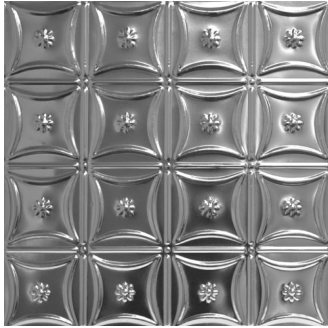

6" Ceiling Pattern

Unit Price: \$8.25

Size: 2'x2'

Shipping Weight: 2lbs

Laurel is another elegant choice for backsplashes and smaller ceilings. It combines the floral look of more larger patterns with the geometric simplicity of square designs.

This is a 6" repeat pattern.

Orchid

6" Ceiling Pattern

Unit Price: \$8.25

Size: 2'x2'

Shipping Weight: 2lbs

Orchid's pattern design will add a subtle hint of nature to your decor.

This a 6" repeat pattern.

Rosebud

6" Ceiling Pattern

Unit Price: \$8.25

Size: 2' x 2'

Shipping Weight: 2lbs

Our Rosebud design is a playful blend of soft curves and straight lines. Your eyes move between the positive and negative spaces created by patterns.