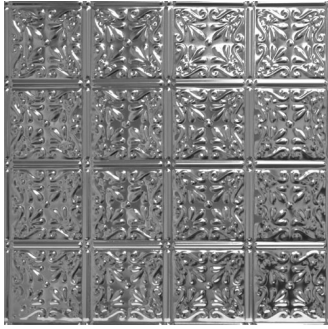

Orchid

6" Ceiling Pattern

Unit Price: $8.25

Size: 2'x2'

Shipping Weight: 2lbs

Orchid's pattern design will add a subtle hint of nature to your decor.

This a 6" repeat pattern.