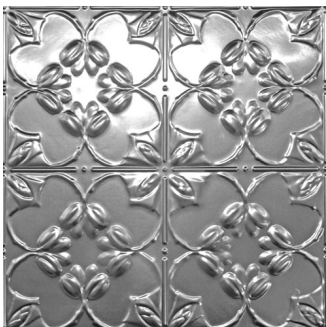

This a 12" repeat pattern.

Small Hammered

12" Ceiling Pattern

Unit Price: \$8.25

Size: 2'x2' Shipping Weight: 2lbs

Our Small Hammered is a simple geometric pattern which creates a textured grid on ceilings without being too busy. A great choice with solid color finishes, this design adds subtle texture to large or small ceilings.

This is a 12" repeat pattern.

Holland

12" Ceiling Pattern

Unit Price: \$8.25

Size: 2'x2' Shipping Weight: 2lbs

Our Holland patterned tin ceiling tiles is a beautiful example of optical elegance at its finest. You will enjoy the energy this design creates when installed on a ceiling or as a wall accent.

This is a 12" repeat pattern.

Jubilee

12" Ceiling Pattern

Unit Price: \$8.25

Size: 2' x 2' Shipping Weight: 2lbs

Jubilee's design is an explosion of detail and symmetry.

This is a 12" repeat pattern.

Lilac