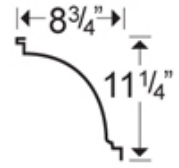

Jasmine

Unit Price: $15.55

Size: 11 1/4" Deep x 8 3/4" Projection x 48" Long

Shipping Weight: 2lbs

This is a repeat pattern

Our Jasmine cornice adds the final details to your new design project.

Architectural

Unit Price: $18.25

Size: 13 1/4" Deep x 9 1/2" Projection x 48" Long

Shipping Weight: 2lbs

This is a repeat pattern

One of the all-time classic design, a beautiful floral and geometric combination.