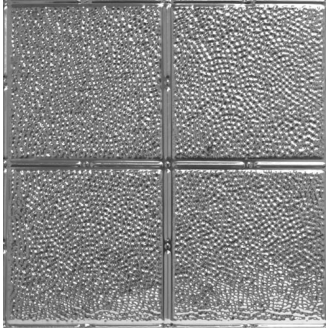

This is a 12" repeat pattern.

Geometric

12" Ceiling Pattern

Unit Price: \$8.25

Size: 2' x 2'

Shipping Weight: 2lbs

Is it a 6" pattern or a 12" pattern? You decide for yourself. This contemporary pattern forms multiple designs when installed.

This a 12" repeat pattern.

Small Hammered

12" Ceiling Pattern

Unit Price: \$8.25

Size: 2'x2' Shipping Weight: 2lbs

Our Small Hammered is a simple geometric pattern which creates a textured grid on ceilings without being too busy. A great choice with solid color finishes, this design adds subtle texture to large or small ceilings.