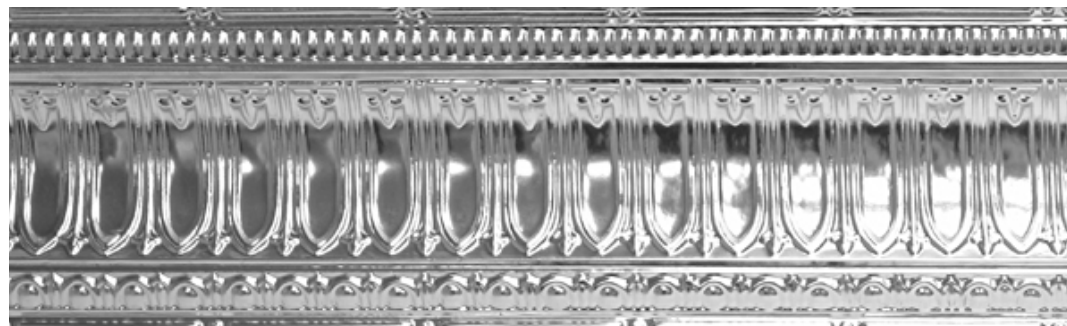

Royalton

Unit Price: $12.25

Size: 6 3/8" Deep x 6 3/8" Projection x 48" Long

Shipping Weight: 2lbs

Our Royalton cornice will add a classic finishing touch to your project. This is a repeat pattern.