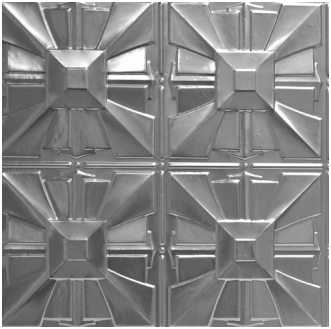

Santa Fe

12" Ceiling Pattern

Unit Price: $8.25

Size: 2'x2'

Shipping Weight: 2lbs

Santa Fe is a captivating design with a Southwestern influence. Perfect in earth tones or bright colors, it will lend an exotic touch to a warm well-lit space.

This is a 12" repeat pattern.