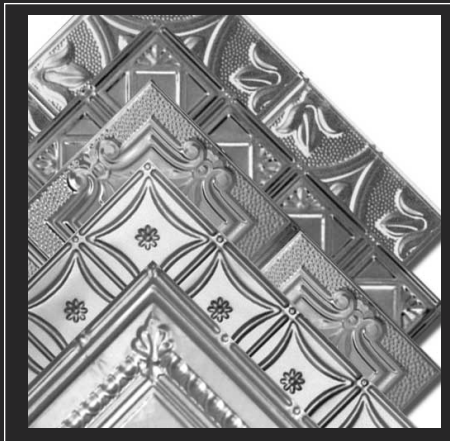

Tin Ceiling Xpress.com

Highest Quality Products at the Lowest Prices.

*Home of the Highest Quality
Products at the Lowest Prices!*

*#1 On Line Retailer of
Decorative Tin Ceiling & Wall
Tiles in the World*