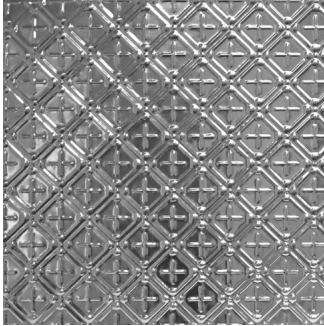

Fleur

3" Ceiling Pattern

Unit Price: $8.25

Size: 2' x 2'

Shipping Weight: 2lbs

Fleur is another filler style pattern adding depth and detail to any ceiling project

This is a 3" repeat pattern.