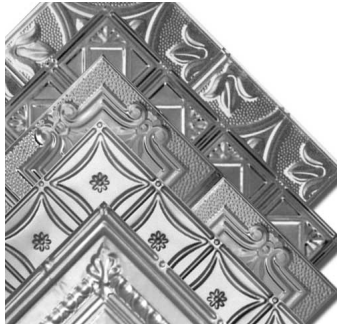

Package 2 (5 Tiles)

Unit Price: $15.00

This is a great way to help you make up your mind as to which Tile will work best for your interior design project.