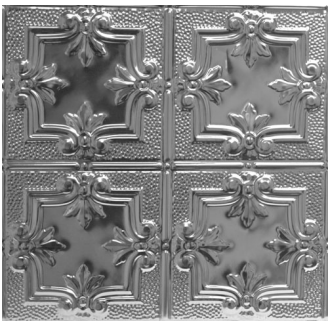

Victoriana

12" Ceiling Pattern

Unit Price: $8.25

Size: 2' x 2'

Shipping Weight: 2lbs

Our Victoriana is a classical revival of elegance and style. A sophisticated blend of structure and beauty.

This is a 12" repeat pattern.