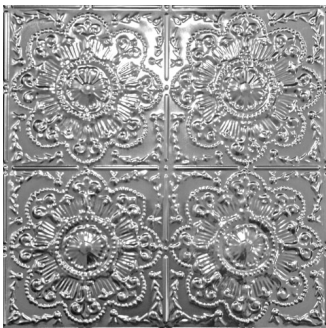

Jubilee

12" Ceiling Pattern

Unit Price: $8.25

Size: 2' x 2' Shipping Weight: 2lbs

Jubilee's design is an explosion of detail and symmetry.

This is a 12" repeat pattern.