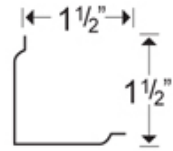

Girder

Unit Price: $7.35

Size: 1 1/2" Deep x 1 1/2" Projection x 48" Long

Shipping Weight: 2lbs

Girder is perfect for finishing edges. This a repeat pattern.

Egg & Dart Small

Unit Price: $8.10

Size: 2 5/8" Deep x 2" Projection x 48" Long

Shipping Weight: 2lbs

Our Egg & Dart small cornice will blend your new ceiling and walls together nicely and add the final touch of class. This a repeat pattern.

Egg & Dart Medium

Unit Price: $8.50

Size: 3 1/3" Deep x 2 1/2" Projection x 48" Long

Shipping Weight: 2lbs

Our medium size Egg & Dart cornice may be just what you need to finish off your project. This a repeat pattern.

Rope

Unit Price: $8.50

Size: 3 1/2" Deep x 2 1/2" Projection x 48" Long

Shipping Weight: 2lbs

Rope cornice adds the final touch to any ceiling project. This is a repeat pattern.