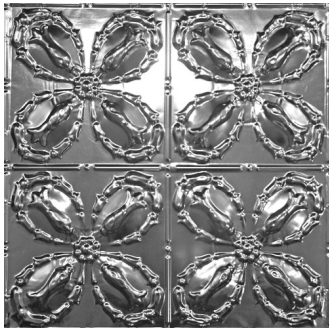

Lancelot

12" Ceiling Pattern

Unit Price: \$8.25

Size: 2' x 2'

Shipping Weight: 2lbs

Lancelot is a free following Fluer-de-lis flower design in a 12" repeating pattern.

This a 12" repeat pattern.

Dumont