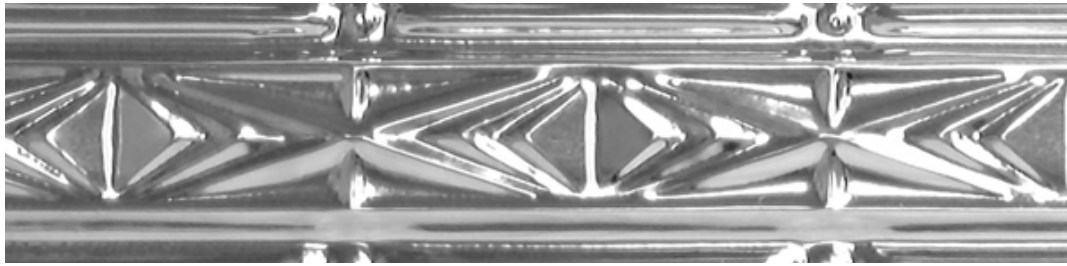

Satfire

Unit Price: $8.50

Size: 3 1/2" Deep 3" Projection x 48" Long

Shipping Weight: 2lbs

Satfire's cornice design is both pleasing and captivating in its geometric and angular styling. This is a repeat pattern.