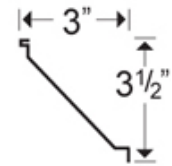

Satfire

Unit Price: $8.50

Size: 3 1/2" Deep 3" Projection x 48" Long

Shipping Weight: 2lbs

Satfire's cornice design is both pleasing and captivating in its geometric and angular styling. This is a repeat pattern.

Lattice

Unit Price: $8.30

Size: 3 5/8" deep 2 1/2" Projection x 48" Long

Shipping Weight: 2lbs

Lattice cornice is a quiet touch of class. This is a repeat pattern.

Egg & Dart Large

Unit Price: $8.60

Size: 4 1/3" Deep x 3 1/2" Projection x 48" Long

Shipping Weight: 2lbs

Our Egg & Dart large cornice will blend your new ceiling and walls together nicely and add the final touch of class. This is a repeat pattern.