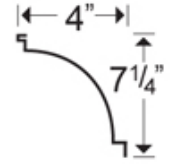

Maple Leaf

Unit Price: $10.25

Size: 7 1/4" Deep x 4" Projection x 48" Long

Shipping Weight: 2lbs

Our Maple Leaf cornice will add a touch of flare to your new interior. This is a repeat pattern.

Empire

Unit Price: $10.25

Size: 9" Deep x 9" Projection x 48" Long

Shipping Weight: 2lbs

Empire's cornice design commands attention and will complete any project with confidence. This is a repeat pattern.

Modern

Unit Price: $12.25

Size: 9" Deep x 6" Projection x 48" Long

Shipping Weight: 2lbs

Our Modern cornice will add the final touch to your design. This a repeat pattern.