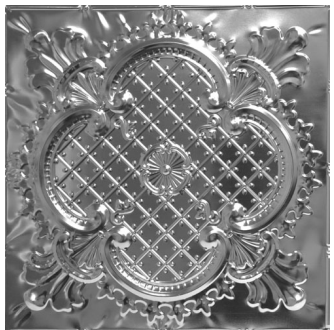

This is a 24" repeat pattern.

Larkspur

24" Ceiling Pattern

Unit Price: \$8.25

Size: 2' x 2'

Shipping Weight: 2lbs

Larkspur's design invites the rhythms of nature into any room. With natural patterns in each corner opening up towards the center, attention is drawn to a vivacious flower caught in the middle of its bursting seasonal bloom. This is a 24" repeat pattern.

Majestic

24" Ceiling Pattern

Unit Price: \$8.25

Size: 2' x 2'

Shipping Weight: 2lbs

Our Majestic design with its ornate handling of details demands your attention. Beautifully crafted this design brings flair to any interior.