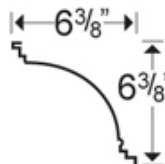

Liberty

Unit Price: $10.25

Size: 6 3/4" Deep x 4" Projection x 48" Long

Shipping Weight: 2lbs

Our Liberty cornice will add the final touch to your new interior. This is a repeat pattern.