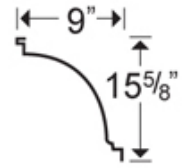

Floral

Unit Price: $18.25

Size: 15 5/8" Deep x 9" Projection x 48" Long

Shipping Weight: 2lbs

Our Floral cornice adds its own unique style and design to any ceiling pattern.
This is a repeat pattern.