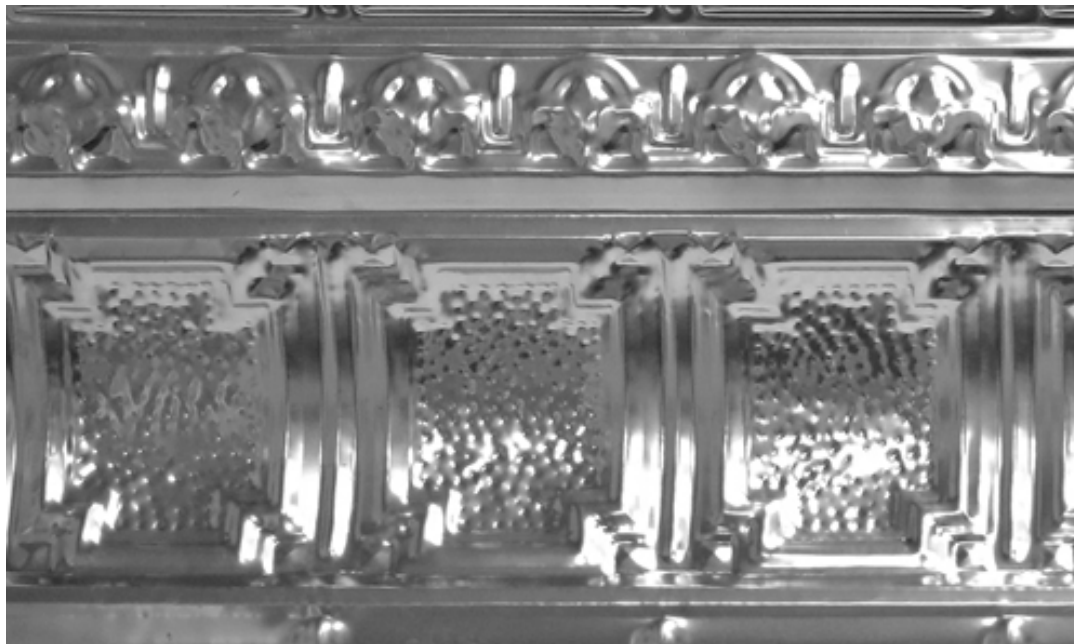

This is a repeat pattern

Traditional and regal, this classic authentic cornice design makes for a breathtaking installation.

Corinthian

Unit Price: \$18.25

Size: 14" Deep x 9" Projection x 48" Long

Shipping Weight: 2lbs