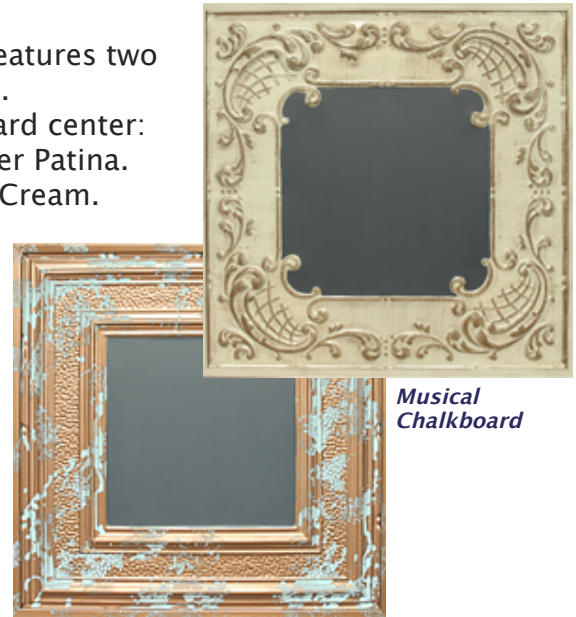

Monterey

Oiled Bronze

Old Lace

Decorative Wall Mount Tiles

Decorative and functional artistic flourishes for home and business.

NEW from Tin Ceiling Xpress!

We are introducing a limited selection of gorgeous decorative tiles designed to enhance the walls of your home or business with beauty and functionality. We are making two of our most popular styles available with an exciting attribute that is unique to the industry: premium chalkboard slate centers, designed to frame and draw attention to the information written upon them. As these tiles are meant to be mounted on the wall, they also come with a timelessly beautiful frame. We are also offering a third style without the chalkboard center, but including the attractive frame. Order yours today!

Chalkboard Series

Our chalkboard series of decorative wall mount tiles features two of our most beloved styles: Cosmopolitan and Musical. Cosmopolitan is available in 3 finishes with a chalkboard center: Antique Steel Rust, Antique Cream, and Antique Copper Patina. Musical is available in Antique Steel Rust and Antique Cream. All finishes of both styles come with a stylish frame to enhance their presence on your walls.

What can you do with a wall-mounted chalkboard framed by a beautiful TCX finished pattern?

- *Display the specials of the day for your store, boutique, or restaurant*
- *Draw attention to sales or other customer-relevant information*
- *Leave notes or pictures for your family and friends, or start a chore chart ... the list goes on! The applications are only limited by your imagination.*