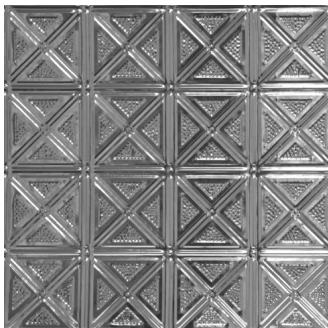

This is a 6" repeat pattern.

Square-6

6" Ceiling Pattern

Unit Price: \$8.25

Size: 2' x 2'

Shipping Weight: 2lbs

Square-6 is one of our more popular sellers. It will give your room a quiet elegance that captivates your attention.

This a 6" repeat pattern.

Weave

6" Ceiling Pattern

Unit Price: \$8.25

Size: 2'x2'

Shipping Weight: 2lbs

Weave is geometric in design, yet beautiful when applied. It will give your room an intricate arrangement of captivating patterns.