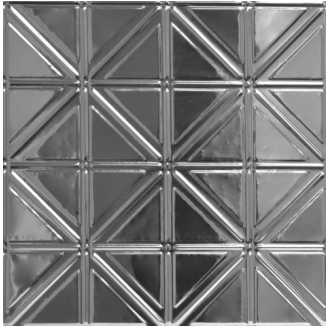

Geometric

12" Ceiling Pattern

Unit Price: $8.25

Size: 2' x 2'

Shipping Weight: 2lbs

Is it a 6" pattern or a 12" pattern? You decide for yourself. This contemporary pattern forms multiple designs when installed.

This a 12" repeat pattern.