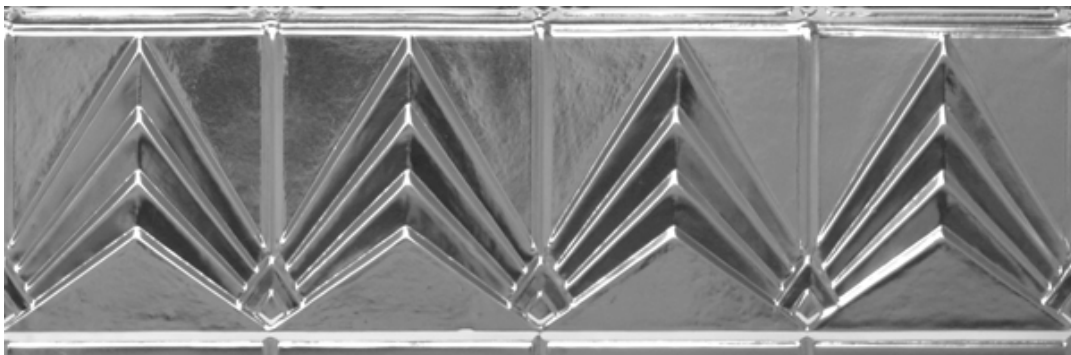

Empire's cornice design commands attention and will complete any project with confidence. This is a repeat pattern.

Modern

Unit Price: \$12.25

Size: 9" Deep x 6" Projection x 48" Long

Shipping Weight: 2lbs