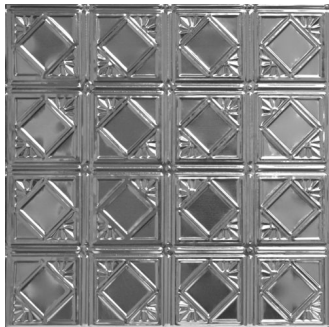

This a 6" repeat pattern.

Clover

6" Ceiling Pattern

Unit Price: \$8.25

Size: 2' x 2'

Shipping Weight: 2lbs

Clover is one of our new patterns. It will give a natural feel to any design project.

This a 6" repeat pattern.