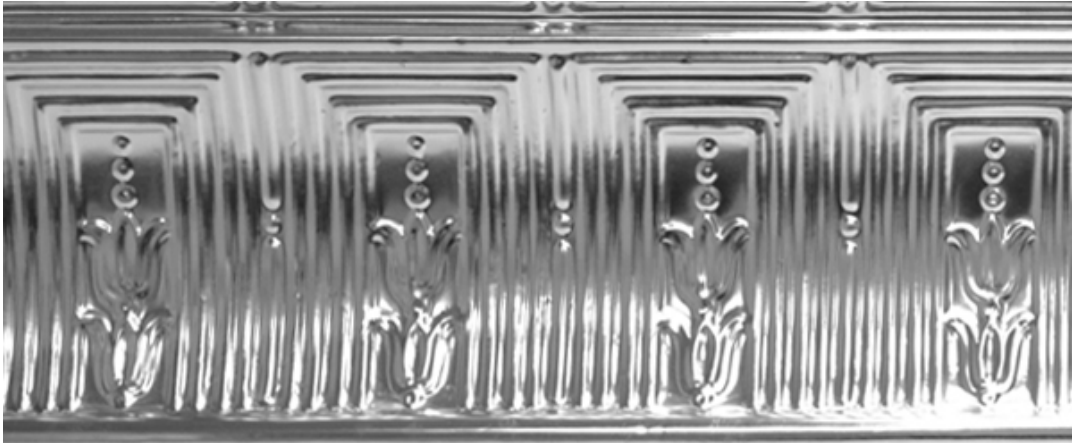

Jasmine

Unit Price: $15.55

Size: 11 1/4" Deep x 8 3/4" Projection x 48" Long

Shipping Weight: 2lbs

This is a repeat pattern

Our Jasmine cornice adds the final details to your new design project.