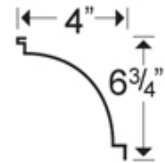

Embroidered

Unit Price: $8.30

Size: 4 1/2" Deep x 4" Projection x 48" Long

Shipping Weight: 2lbs

Embroidered is a great cornice to finish off your new Tin ceiling project. This is a repeat pattern.