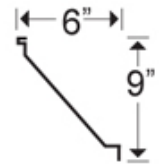

Empire

Unit Price: $10.25

Size: 9" Deep x 9" Projection x 48" Long

Shipping Weight: 2lbs

Empire's cornice design commands attention and will complete any project with confidence. This is a repeat pattern.