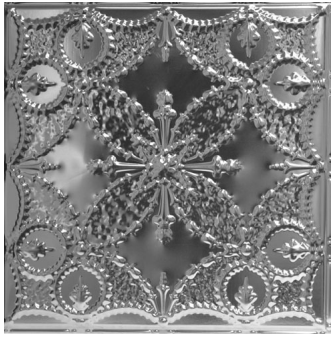

Large Butterfly

24" Ceiling Pattern

Unit Price: $8.25

Size: 2'x2'

Shipping Weight: 2lbs

Our Butterfly pattern is an idealized nature pattern that will bring a breath of fresh air to your homes interior.

This is a 24" repeat pattern.