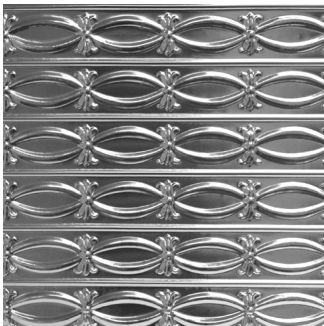

Pebble (filler)

3" Ceiling Pattern

Unit Price: \$8.25

Size: 2' x 2' Shipping Weight: 2lbs

Great on its own, Pebble is primarily used in conjunction with another tile to form a boarder around a perimeter of the room. Pebble will act as a "Frame" around your main design and is perfect for irregular shaped surfaces.

This is a randomized design.

Ribbon

3" Ceiling Pattern

Unit Price: \$8.25

Size: 2' x 2'

Shipping Weight: 2lbs

Ribbon is a beautiful pattern that was very popular with store front owners at the turn of the century. Walk along the streets of downtown New York City and you will see the original tiles still in place.