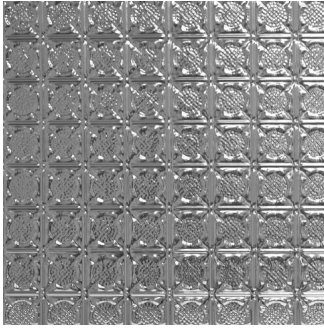

Checkers

3" Ceiling Pattern

Unit Price: $8.25

Size: 2' x 2'

Shipping Weight: 2lbs

Checkers is a elegant tin ceiling pattern. Full of fun and simplicity, Checkers will work well in many interior decorating designs.

This is a 3" repeat pattern.