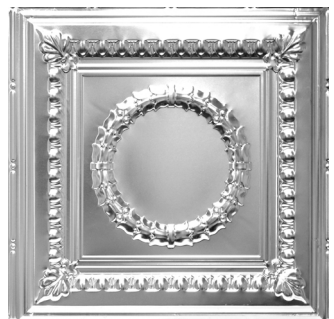

Medallion

24" Ceiling Pattern

Unit Price: $8.25

Size: 2' x 2'

Shipping Weight: 2lbs

Our Medallion design is a careful balance of natural elements with a regal touch.

This is a 24" repeat pattern.