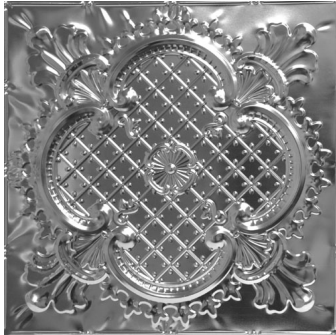

Bourbon

24" Ceiling Pattern

Unit Price: $8.25

Size: 2'x2'

Shipping Weight: 2lbs

Bourbon introduces any space with a burst of regal fanfare. Adorned in refined detail, this Tin Ceiling Xpress original manifests a hint of the rich and smoky aura of Bourbon in a simple yet elegant design.

This is a 24" repeat pattern.