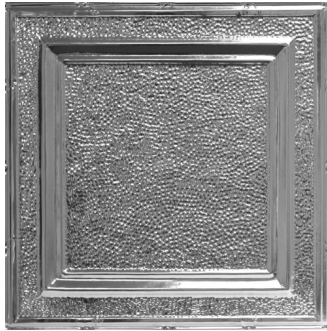

Majestic

24" Ceiling Pattern

Unit Price: \$8.25

Size: 2' x 2'

Shipping Weight: 2lbs

Our Majestic design with its ornate handling of details demands your attention. Beautifully crafted this design brings flair to any interior.

This is a 24" repeat pattern.

Medallion

24" Ceiling Pattern

Unit Price: \$8.25

Size: 2' x 2'

Shipping Weight: 2lbs

Our Medallion design is a careful balance of natural elements with a regal touch.

This is a 24" repeat pattern.

Rhodes

24" Ceiling Pattern

Unit Price: \$8.25

Size: 2' x 2'

Shipping Weight: 2lbs

Rhodes Tiles will add that extra level of class to any decor. Refined yet beautiful, Rhodes design is a sophisticated pattern.