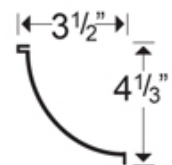

Lattice

Unit Price: $8.30

Size: 3 5/8" deep 2 1/2" Projection x 48" Long

Shipping Weight: 2lbs

Lattice cornice is a quiet touch of class. This is a repeat pattern.