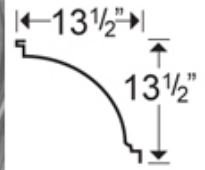

Buckingham

Unit Price: $18.25

Size: 13 1/2" Deep x 13 1/2" Projection x 48" Long

Shipping Weight: 2lbs

This is a repeat pattern

Traditional and regal, this classic authentic cornice design makes for a breathtaking installation.

Corinthian

Unit Price: $18.25

Size: 14" Deep x 9" Projection x 48" Long

Shipping Weight: 2lbs

Our Corinthian cornice is a bold and majestic design which adds the final statement to your project. This is a repeat pattern.