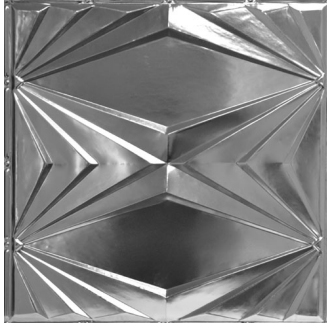

Diamond Plate *24" Ceiling Pattern*

Unit Price: $8.25

Size: 2'x2'

Shipping Weight: 2lbs

Diamond Plate will create pleasant numerous designs as light reflects off of this design.

This is a 24" repeat pattern.