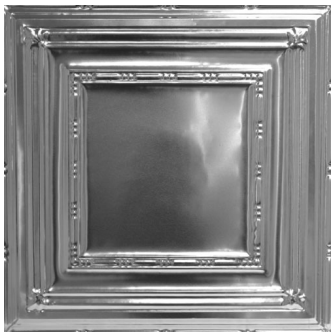

Cambridge

24" Ceiling Pattern

Unit Price: $8.25

Size: 2'x2'

Shipping Weight: 2lbs

Our Cambridge pattern exhibits a quiet sophistication in design. A gentle blend of geometric form with natural elements, this design is well loved by professional designers and home remodelers alike.

This is a 24" repeat pattern.