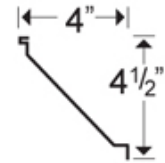

Shipping Weight: 2lbs

Lattice cornice is a quiet touch of class. This is a repeat pattern.

Egg & Dart Large

Unit Price: \$8.60

Size: 4 1/3" Deep x 3 1/2" Projection x 48" Long

Shipping Weight: 2lbs

Our Egg & Dart large cornice will blend your new ceiling and walls together nicely and add the final touch of class. This is a repeat pattern.